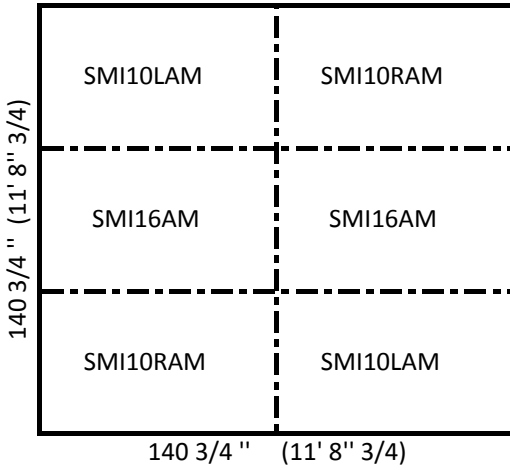

10 X 10 STALL

10 x 12 STALL

Interlocking Stall Mat Configuration
Etched Top/Grooved bottom Mats
Ameba

RAMM
FENCE & STALLS

12 x 12 STALL

12 X 14 STALL

12 X 16 STALL

12 X 18 STALL

18 X 12 STALL

12 X 20 STALL

12 x 14 STALL

14 X 16 STALL

12 x 16 STALL

14 x 16 STALL

18 x 16 STALL

18 X 12 STALL

12 X 18 STALL

18 X 16 STALL

18 X 20 STALL

12 X 20 STALL

18 X 20 STALL