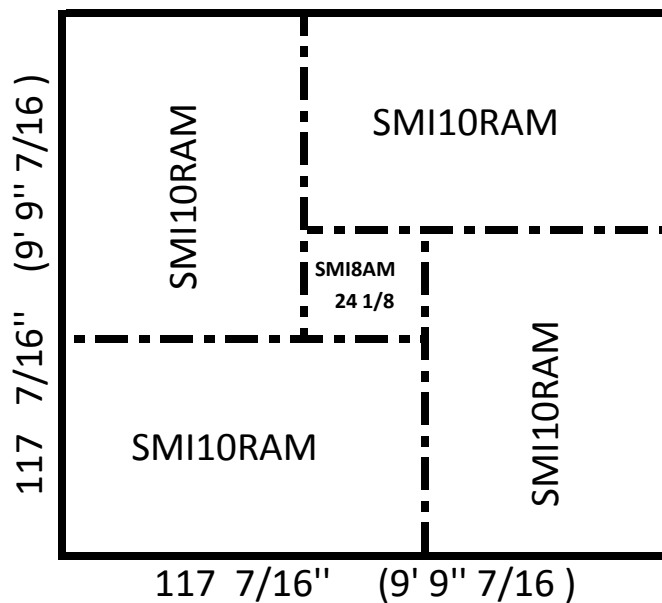

10 X 10 STALL