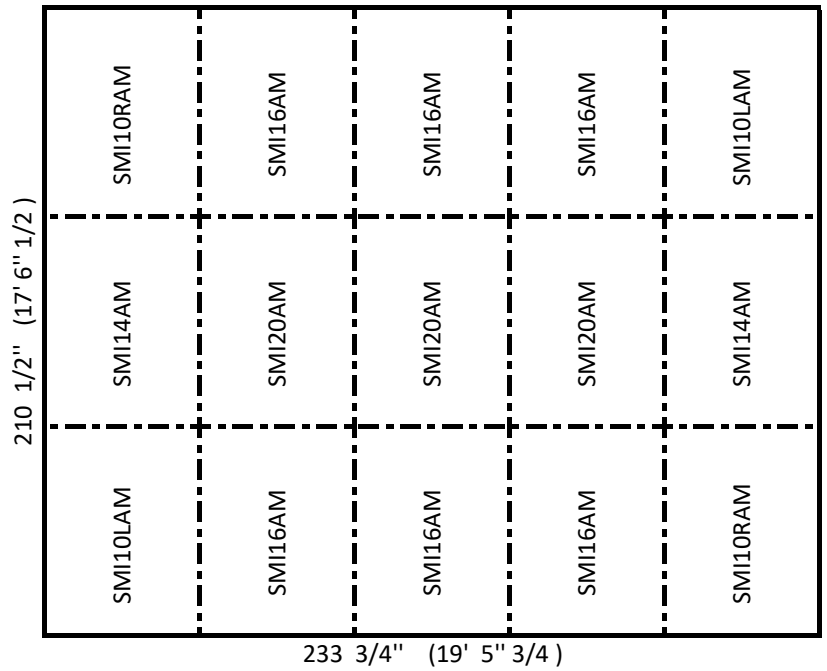

10 X 10 STALL

10 x 12 STALL

Interlocking Stall Mat Configuration
Etched Top/Grooved bottom Mats
Ameba

RAMM
FENCE & STALLS

12 x 12 STALL

12 X 14 STALL

12 X 16 STALL

12 X 18 STALL

18 X 12 STALL

12 X 20 STALL

12 x 14 STALL

14 X 16 STALL

12 x 16 STALL

14 x 16 STALL

18 x 16 STALL

18 X 12 STALL

12 X 18 STALL

18 X 16 STALL

18 X 20 STALL

12 X 20 STALL

18 X 20 STALL