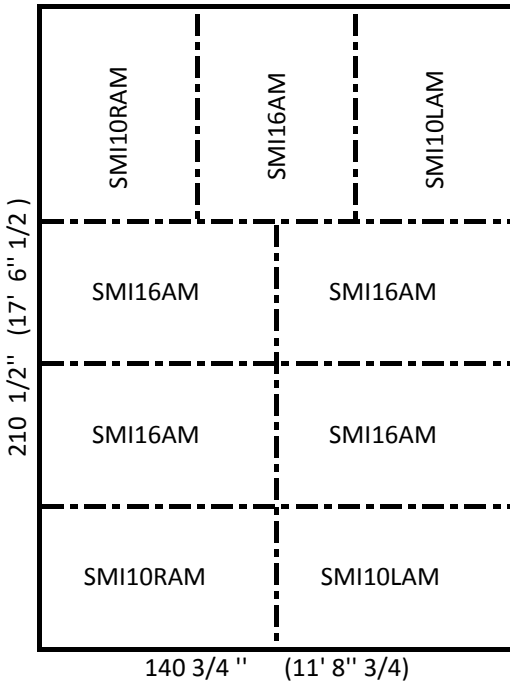

<u>SKU</u>	<u>Description</u>	<u>Retail</u>
SMI8AM	23-1/4" x 23-1/4" x 3/4" Etched Top Rubber Mat - Interlock 4 Sides	\$39.40
SMI10LAM	46-3/8" x 70-3/4" x 3/4" Etched Top Rubber Mat - Interlock 2 Sides (Left)	\$86.67
SMI10RAM	46-3/8" x 70-3/4" x 3/4" Etched Top Rubber Mat - Interlock 2 Sides (Right)	\$86.67
SMI14AM	46-3/8" x 70" x 3/4" Etched Top Rubber Mat - Interlock 3 Sides	\$86.67
SMI16AM	45-1/2" x 70" x 3/4" x 3/4" Etched Top Rubber Mat - Interlock 3 Sides	\$86.67
SMI20AM	45-1/2" x 70-3/4" x 3/4" Etched Top Rubber Mat - Interlock 4 Sides	\$86.67

10 X 10 STALL

10 x 12 STALL

Interlocking Stall Mat Configuration
Etched Top/Grooved bottom Mats
Ameba

RAMM
FENCE & STALLS

12 x 12 STALL

12 X 14 STALL

12 X 16 STALL

12 X 18 STALL

18 X 12 STALL

12 X 20 STALL

12 x 14 STALL

14 X 16 STALL

12 x 16 STALL

14 x 16 STALL

18 x 16 STALL

18 X 12 STALL

12 X 18 STALL

18 X 16 STALL

18 X 20 STALL

12 X 20 STALL

18 X 20 STALL