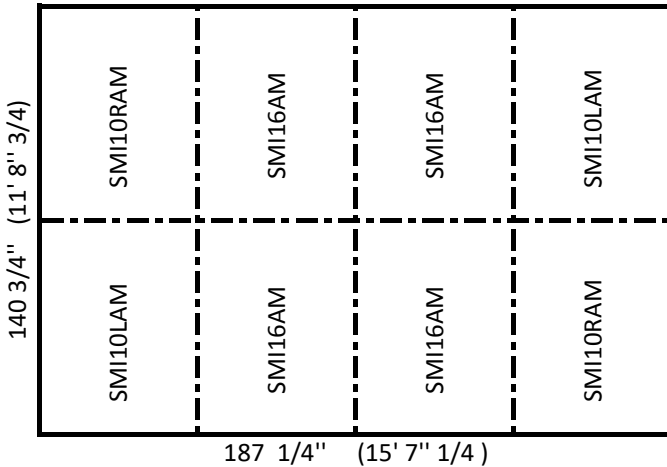

<u>SKU</u>	<u>Description</u>	<u>Retail</u>
SMI8AM	23-1/4" x 23-1/4" x 3/4" Etched Top Rubber Mat - Interlock 4 Sides	\$39.40
SMI10LAM	46-3/8" x 70-3/4" x 3/4" Etched Top Rubber Mat - Interlock 2 Sides (Left)	\$86.67
SMI10RAM	46-3/8" x 70-3/4" x 3/4" Etched Top Rubber Mat - Interlock 2 Sides (Right)	\$86.67
SMI14AM	46-3/8" x 70" x 3/4" Etched Top Rubber Mat - Interlock 3 Sides	\$86.67
SMI16AM	45-1/2" x 70" x 3/4" x 3/4" Etched Top Rubber Mat - Interlock 3 Sides	\$86.67
SMI20AM	45-1/2" x 70-3/4" x 3/4" Etched Top Rubber Mat - Interlock 4 Sides	\$86.67

10 X 10 STALL

10 x 12 STALL

Interlocking Stall Mat Configuration
Etched Top/Grooved bottom Mats
Ameba

RAMM
FENCE & STALLS

12 x 12 STALL

12 X 14 STALL

12 X 16 STALL

12 X 18 STALL

18 X 12 STALL

12 X 20 STALL

12 x 14 STALL

14 X 16 STALL

12 x 16 STALL

14 x 16 STALL

18 x 16 STALL

18 X 12 STALL

12 X 18 STALL

18 X 16 STALL

18 X 20 STALL

12 X 20 STALL

18 X 20 STALL