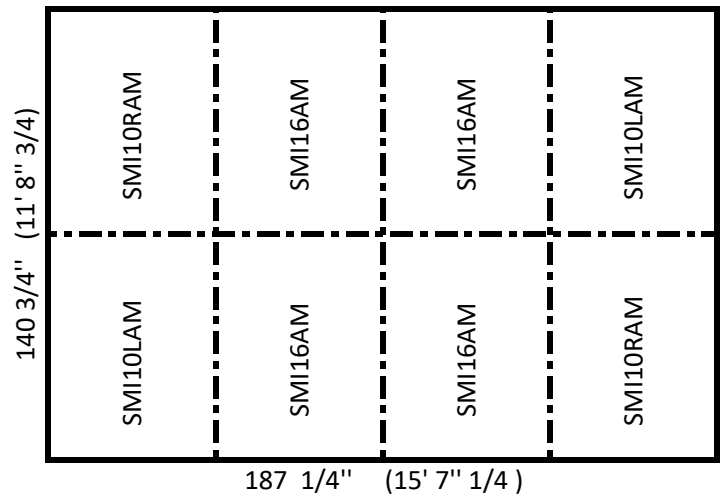

10 X 10 STALL

10 x 12 STALL

Interlocking Stall Mat Configuration
Etched Top/Grooved bottom Mats
Ameba

RAMM
FENCE & STALLS

12 x 12 STALL

12 X 14 STALL

12 X 16 STALL

12 X 18 STALL

18 X 12 STALL

12 X 20 STALL

12 x 14 STALL

14 X 16 STALL

12 x 16 STALL

14 x 16 STALL

18 x 16 STALL

18 X 12 STALL

12 X 18 STALL

18 X 16 STALL

18 X 20 STALL

12 X 20 STALL

18 X 20 STALL