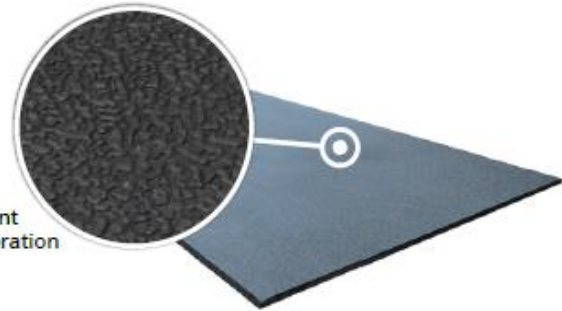

**ANIMAT INTERLOCKING STALL MAT
AMEBA**

Ameba

- Durable 3/4" Thick, 100% Recycled Vulcanized Rubber
- Slip-Resistant In Wet Or Dry Conditions
- Provides Cushioned Comfort For Large Animals
- Ameba Etched Surface And Wide Grooved Underside
- Non-Porous: Ideal For Urine, Bacteria And Odor Management
- Dense Rubber Construction Reduces Noise And Absorbs Vibration
- Mats Can Be Trimmed, Glued, Or Fastened To Any Surface
- Animat's Signature Horse Interlocking Design

5 Year Mfg warranty (0-2 Years, Material, Freight and Labor - 3-5 years Material Only)

Measurements are calculated from the center of the interlocking teeth, for ease in calculating the surface area covered by several assembled mats. All measurements have an 1/8" (3 mm) tolerance.

<u>SKU</u>	<u>Description</u>	<u>Retail</u>
SMI8AM	23-1/4" x 23-1/4" x 3/4" Etched Top Rubber Mat - Interlock 4 Sides	\$39.40
SMI10LAM	46-3/8" x 70-3/4" x 3/4" Etched Top Rubber Mat - Interlock 2 Sides (Left)	\$86.67
SMI10RAM	46-3/8" x 70-3/4" x 3/4" Etched Top Rubber Mat - Interlock 2 Sides (Right)	\$86.67
SMI14AM	46-3/8" x 70" x 3/4" Etched Top Rubber Mat - Interlock 3 Sides	\$86.67
SMI16AM	45-1/2" x 70" x 3/4" x 3/4" Etched Top Rubber Mat - Interlock 3 Sides	\$86.67
SMI20AM	45-1/2" x 70-3/4" x 3/4" Etched Top Rubber Mat - Interlock 4 Sides	\$86.67