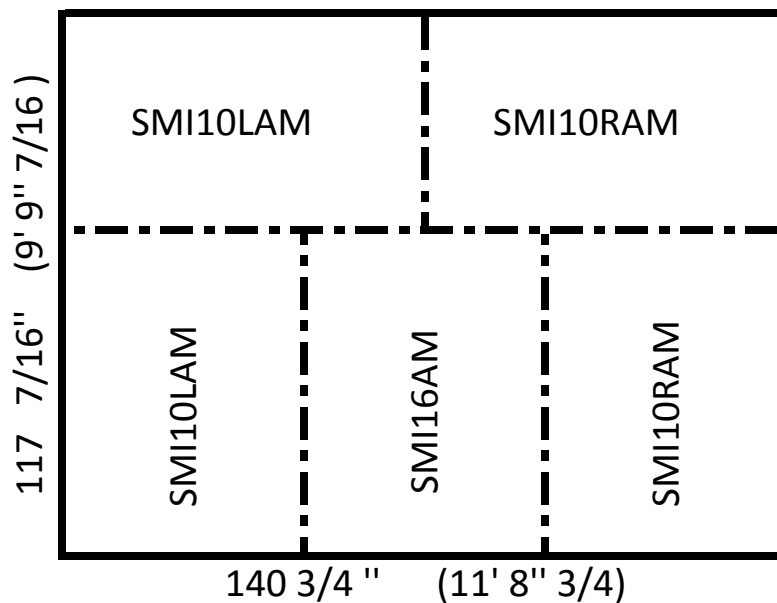

10 x 12 STALL