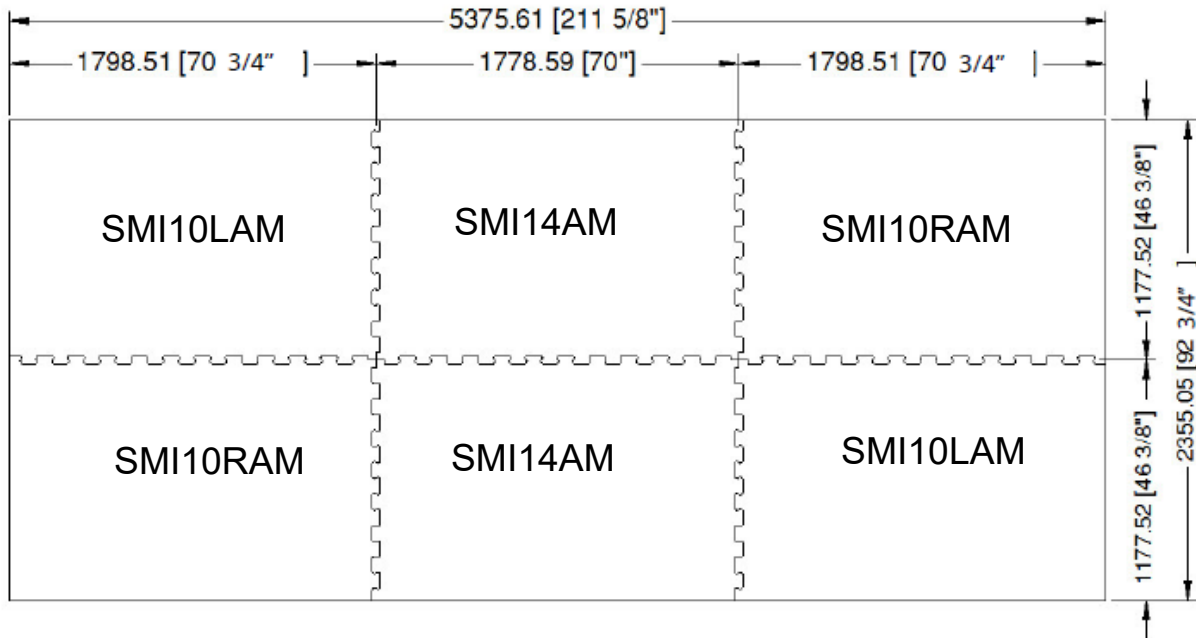

**ANIMAT INTERLOCKING STALL MAT
AMEBA**

Ameba

- Durable 3/4" Thick, 100% Recycled Vulcanized Rubber
- Slip-Resistant In Wet Or Dry Conditions
- Provides Cushioned Comfort For Large Animals
- Ameba Etched Surface And Wide Grooved Underside
- Non-Porous: Ideal For Urine, Bacteria And Odor Management
- Dense Rubber Construction Reduces Noise And Absorbs Vibration
- Mats Can Be Trimmed, Glued, Or Fastened To Any Surface
- Animat's Signature Horse Interlocking Design

5 Year Mfg warranty (0-2 Years, Material, Freight and Labor - 3-5 years Material Only)

Measurements are calculated from the center of the interlocking teeth, for ease in calculating the surface area covered by several assembled mats. All measurements have an 1/8" (3 mm) tolerance.

<u>SKU</u>	<u>Description</u>	<u>Retail</u>
SMI8AM	23-1/4" x 23-1/4" x 3/4" Etched Top Rubber Mat - Interlock 4 Sides	\$39.40
SMI10LAM	46-3/8" x 70-3/4" x 3/4" Etched Top Rubber Mat - Interlock 2 Sides (Left)	\$86.67
SMI10RAM	46-3/8" x 70-3/4" x 3/4" Etched Top Rubber Mat - Interlock 2 Sides (Right)	\$86.67
SMI14AM	46-3/8" x 70" x 3/4" Etched Top Rubber Mat - Interlock 3 Sides	\$86.67
SMI16AM	45-1/2" x 70" x 3/4" x 3/4" Etched Top Rubber Mat - Interlock 3 Sides	\$86.67
SMI20AM	45-1/2" x 70-3/4" x 3/4" Etched Top Rubber Mat - Interlock 4 Sides	\$86.67

12 X 18 STALL

18 X 16 STALL

18 X 20 STALL

12 X 20 STALL

18 X 20 STALL