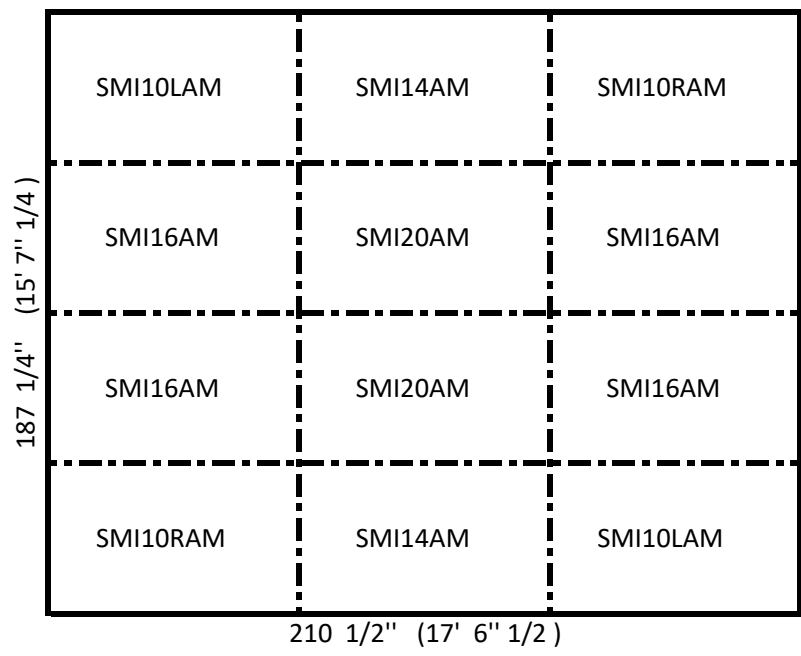

10 X 10 STALL

10 x 12 STALL

Interlocking Stall Mat Configuration
Etched Top/Grooved bottom Mats
Ameba

RAMM
FENCE & STALLS

12 x 12 STALL

12 X 14 STALL

12 X 16 STALL

12 X 18 STALL

18 X 12 STALL

12 X 20 STALL

12 x 14 STALL

14 X 16 STALL

12 x 16 STALL

14 x 16 STALL

18 x 16 STALL

18 X 12 STALL

12 X 18 STALL

18 X 16 STALL

18 X 20 STALL

12 X 20 STALL

18 X 20 STALL