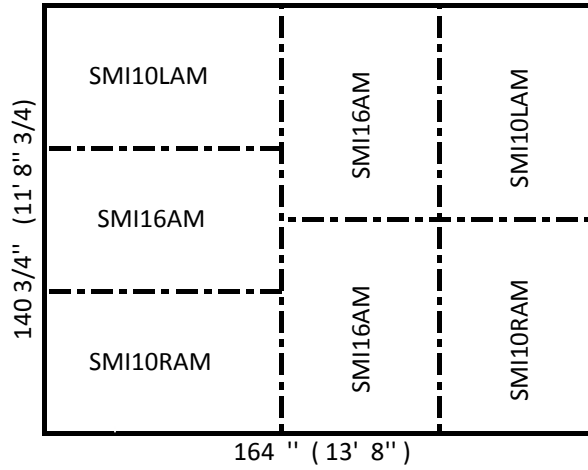

5 Year Mfg warranty (0-2 Years, Material, Freight and Labor - 3-5 years Material Only)

Measurements are calculated from the center of the interlocking teeth, for ease in calculating the surface area covered by several assembled mats. All measurements have an 1/8" (3 mm) tolerance.

10 X 10 STALL

10 x 12 STALL

Interlocking Stall Mat Configuration
Etched Top/Grooved bottom Mats
Ameba

RAMM
FENCE & STALLS

12 x 12 STALL

12 X 14 STALL

12 X 16 STALL

12 X 18 STALL

18 X 12 STALL

12 X 20 STALL

12 x 14 STALL

14 X 16 STALL

12 x 16 STALL

14 x 16 STALL

18 x 16 STALL

18 X 12 STALL

12 X 18 STALL

18 X 16 STALL

18 X 20 STALL

12 X 20 STALL

18 X 20 STALL