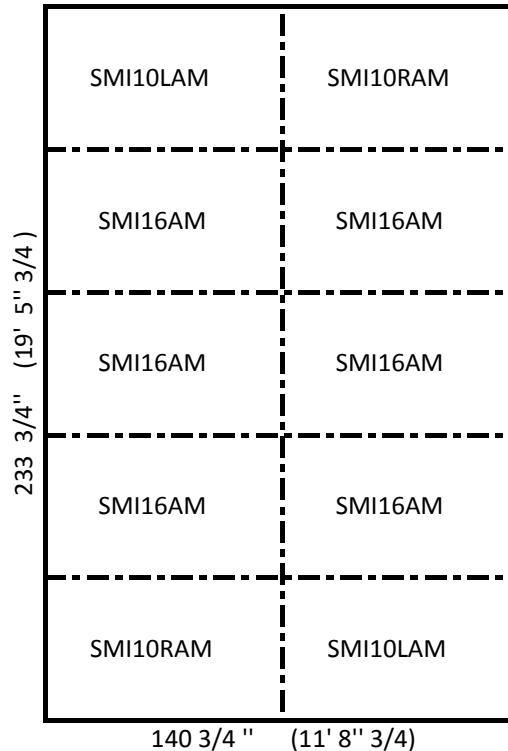

<u>SKU</u>	<u>Description</u>	<u>Retail</u>
SMI8AM	23-1/4" x 23-1/4" x 3/4" Etched Top Rubber Mat - Interlock 4 Sides	\$39.40
SMI10LAM	46-3/8" x 70-3/4" x 3/4" Etched Top Rubber Mat - Interlock 2 Sides (Left)	\$86.67
SMI10RAM	46-3/8" x 70-3/4" x 3/4" Etched Top Rubber Mat - Interlock 2 Sides (Right)	\$86.67
SMI14AM	46-3/8" x 70" x 3/4" Etched Top Rubber Mat - Interlock 3 Sides	\$86.67
SMI16AM	45-1/2" x 70" x 3/4" x 3/4" Etched Top Rubber Mat - Interlock 3 Sides	\$86.67
SMI20AM	45-1/2" x 70-3/4" x 3/4" Etched Top Rubber Mat - Interlock 4 Sides	\$86.67

10 X 10 STALL

10 x 12 STALL

Interlocking Stall Mat Configuration
Etched Top/Grooved bottom Mats
Ameba

RAMM
FENCE & STALLS

12 x 12 STALL

12 X 14 STALL

12 X 16 STALL

12 X 18 STALL

18 X 12 STALL

12 X 20 STALL

12 x 14 STALL

14 X 16 STALL

12 x 16 STALL

14 x 16 STALL

18 x 16 STALL

18 X 12 STALL

12 X 18 STALL

18 X 16 STALL

18 X 20 STALL

12 X 20 STALL

18 X 20 STALL